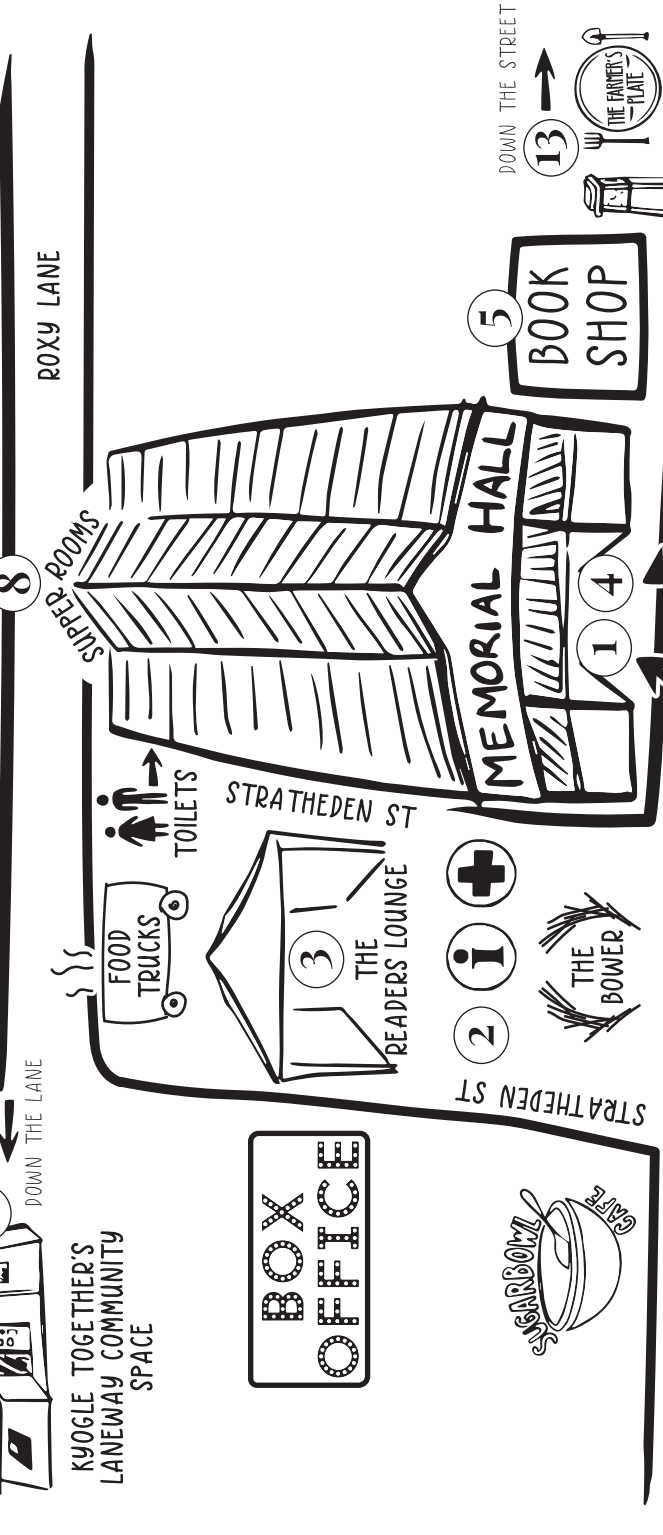

## Thursday May 12

	9:00	9:30	10:00	10:30	11:00	11:30	12:00	12:30	1:00	1:30	2:00	2:30	3:00	3:30	4:00	4:30	5:00	5:30	6:00	6:30	7:00	7:30	8:00	8:30
Bonalbo Central School		Schools Event: Bringing Stories to Life!																						
Woodenbong Central School									Schools Event: Bringing Stories to Life!															
Kyogle Cinema																					Film Screening: The Princess Bride (PG)			

## Friday May 13

	9:00	9:30	10:00	10:30	11:00	11:30	12:00	12:30	1:00	1:30	2:00	2:30	3:00	3:30	4:00	4:30	5:00	5:30	6:00	6:30	7:00	7:30	8:00	8:30	
The KMI Hall Stage					High Schools Event: The Power of Words															One-on-one: Mark Olive and Adele Wessell					
The Roxy Gallery UQP Stage			Workshop: I Hate Networking						Panel: Is Art and Culture the Key to Revitalising the Regions?			Panel: There's No Place Like Home?		Reading: David Hallet		One-on-one: Mirandi Riwoe & Mandy Beaumont									
Kyogle Primary School		Schools Event: Too Close To Home?																							
St Brigid's Primary School					Schools Event: Bringing Stories to Life!																				
The Farmers Plate	Open Mic: Kyogle Writers Group Poets Breakfast																								
Kyogle Library							Workshop: The Heroes Journey																		
The Readers Lounge																					Launch Party!				

- ① The KMI Hall Main Stage  
131 Summerland Way
- ② Info + First Aid
- ③ The Readers Lounge  
Stratheden St
- ④ The Roxy Gallery UQP Stage  
131 Summerland Way - upstairs
- ⑤ Book Shop  
376 Summerland Way
- ⑥ The Senior Citizens Centre  
3 Bloore St
- ⑦ The Fellowship Centre  
14-Bloor St
- ⑧ The Supper Rooms  
Cnr Roxxy Lane + Stratheden St
- ⑨ Kyogle Cinema  
26 Bloor St
- ⑩ The Business Hive  
94 - 100 Summerland Way
- ⑪ Kyogle Together's Laneway  
Community Space  
161 Summerland Way (can enter via Roxxy Lane)
- ⑫ Kyogle Library  
Cnr Roxxy Lane + Stratheden St
- ⑬ The Farmers Plate  
33 Summerland Way